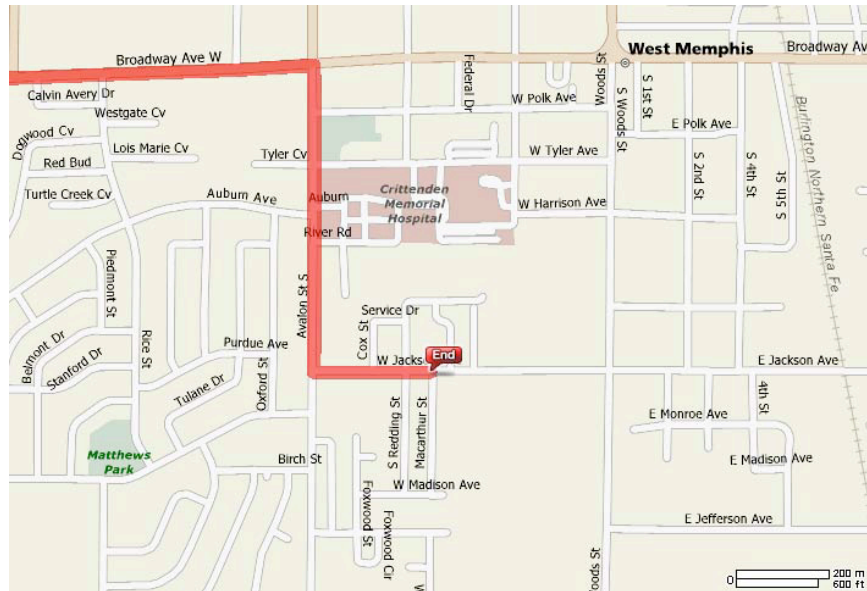

# The Ridge at West Memphis

From Interstate 40, outside of West Memphis, Merge onto US-70 / US-79 via EXIT 271 toward AR-147

Go 5.8 miles and Turn RIGHT onto AVALON ST S

Go .4 mile and Turn LEFT onto W JACKSON AVE

Go .1 mile and The Community Will be on Your Right