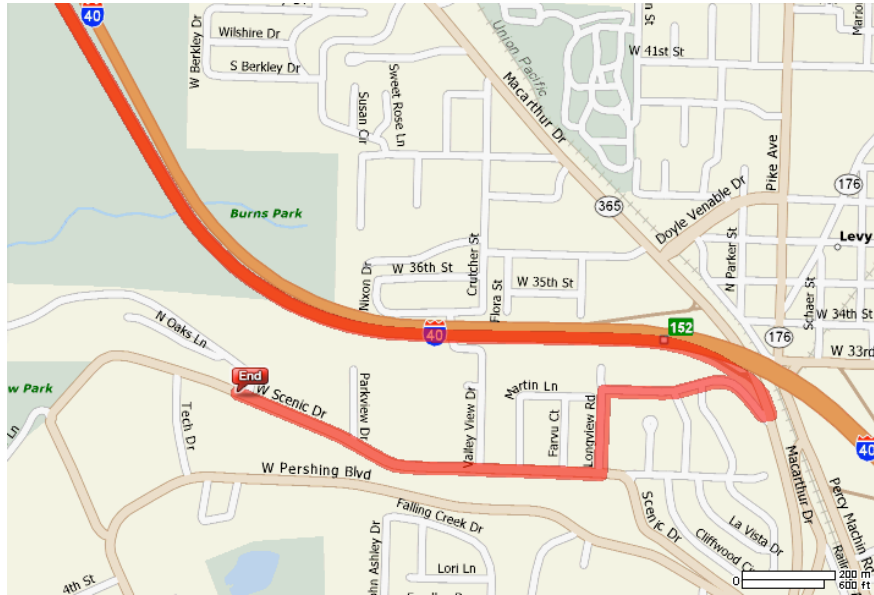

The Ridge at North Little Rock

From Interstate 40, Take the AR-365 S exit- EXIT 152

Go .1 mile and Turn SLIGHT RIGHT onto MACARTHUR DR / AR-365 / CONWAY PIKE AVE

Go less than .1 mile and Turn RIGHT onto W AVALON DR

Go .3 mile and Turn LEFT onto LONGVIEW RD

Go .1 mile and Turn RIGHT on W. SCENIC DR

Go another .6 mile and You Will See the Community