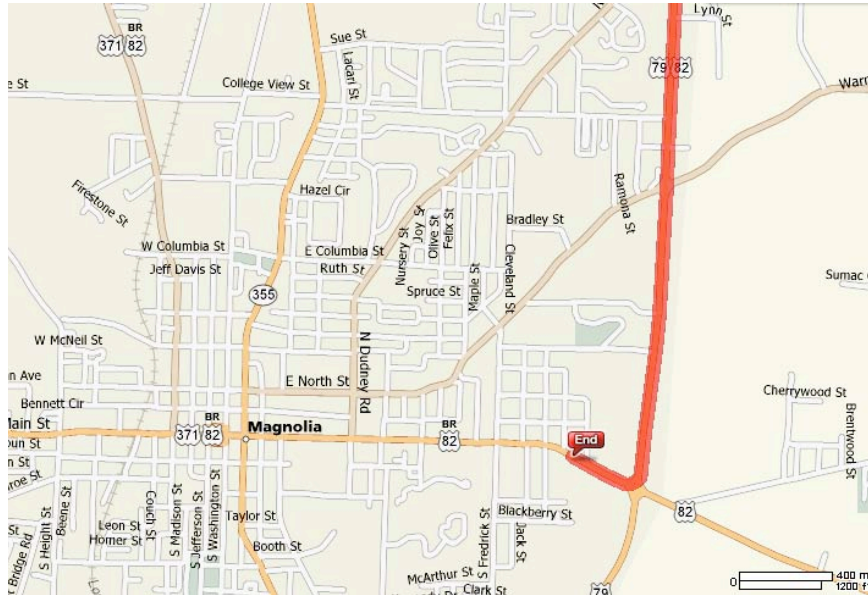

The Ridge at Magnolia

From Interstate 30, Take the AR-19 exit- EXIT 46- toward PRESCOTT

Go .2 miles and Turn LEFT onto AR-19

Go 1.9 miles and AR-19 becomes US-371 / W MAIN ST / AR-24

Go .5 miles then Turn RIGHT onto US-371 / E 2ND ST S

Go .4 miles and Turn LEFT onto US-371 / ROSSTON RD. Continue to follow US-371

After 17.1 miles Turn RIGHT onto US-278 / US-371 / AR-4. Continue to follow US-371

Go 2.9 miles and Turn SLIGHT RIGHT to stay on US-371

Go 14.5 miles & Turn LEFT onto US-371/E MCKISSACK/AR-98. Continue to follow US-371 S

Go 5.1 miles and Turn LEFT onto US-82

Go 2.2 miles and Turn RIGHT onto US-79 / US-82

Go 2.1 miles and Turn SLIGHT RIGHT on US-82 BR

After .2 miles, You Will See the Community