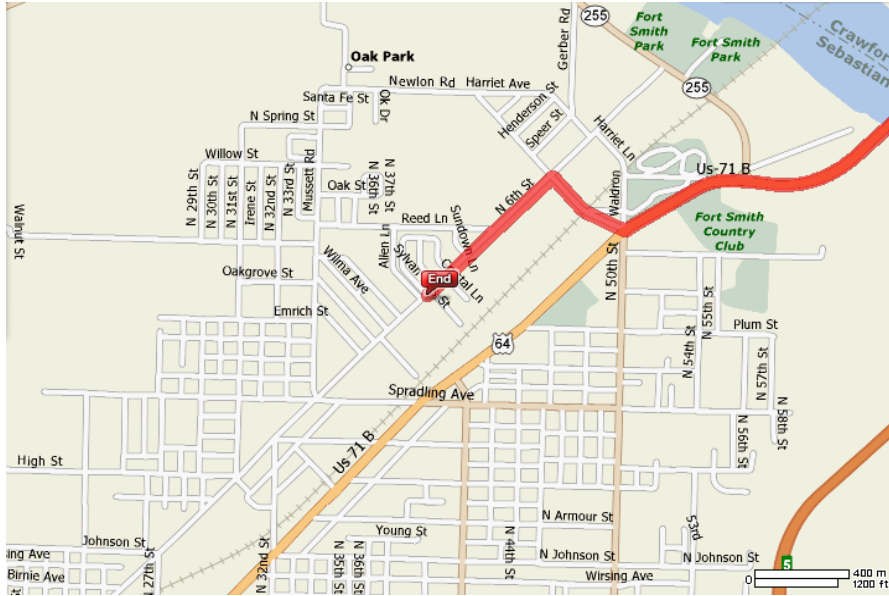

The Ridge at Fort Smith

From Interstate 40, Merge onto I-540 W / US-71 S via EXIT 7 toward VAN BUREN / FORT SMITH
Go approximately 3 miles and then Merge onto S 4TH ST / AR-59 N via EXIT 3 toward VAN BUREN
Go 1.1 miles and Turn LEFT onto US-64 W / BROADWAY ST S. Continue to follow US-64 W
Go .2 miles and Turn RIGHT onto NEWLON RD
Go .5 miles and Turn LEFT onto N 6TH ST