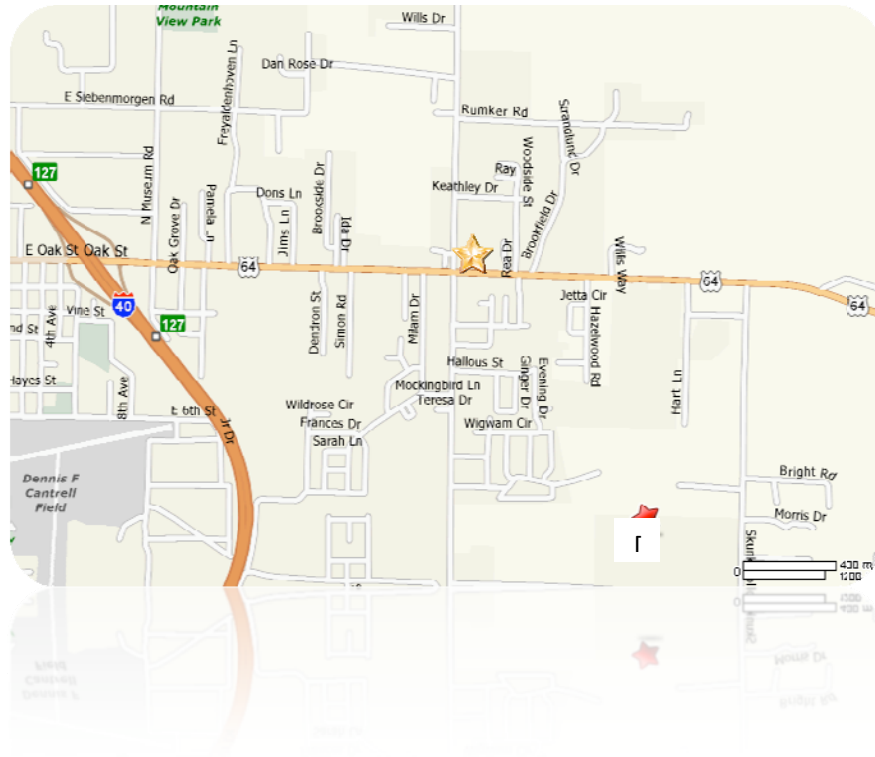

# Park Ridge at Conway

From Interstate 40, US-64 E exit- EXIT 127- toward BEEBE

Go approximately .2 miles then Turn SLIGHT RIGHT onto US-64 / OAK ST. Continue to follow US-64

Go 1 mile and Turn LEFT onto E GERMAN LN